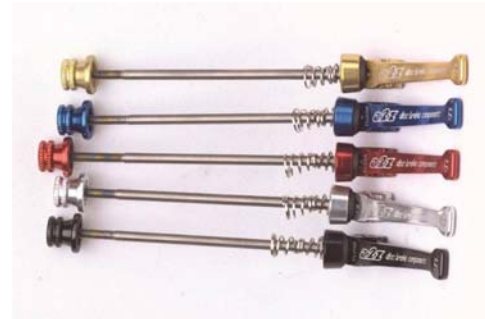

Superlight --- 119g Front, 236g Rear  
 Available in Blue, Gold, Red, Black, XTR Grey, White  
 WH990 B / G / R / Z / GR / W - Includes Titanium QR Set

Carbon Titanium Quick Release Sets – Only 55g!  
 WH810

Titanium Quick Release Sets  
 Available Blue, Red, Purple, Black  
 WH805 B / R / P / Z

BR912

DR992 – SINGLESPEED

BR990 – DISC WASHERS

BR950 – ISPM160

BR952 – ISPM185

BR954 – PMF74

BR960 – AD486

BR994 – TITANIUM CALIPER BOLTS 8pc

BR992 – TITANIUM DISC ROTOR 6pc

BR514 – RESIN  
BR532 – SINTERED

BR554 – SINTERED

BR521 – MAGURA RESIN

BR518 – RESIN  
BR552 – SINTERED

BR519 - RESIN  
BR553 – SINTERED

ALLOY HEADSET SPACERS – BLUE, RED, PURPLE, GOLD  
HS910 B / R / P / G

CH210 B / R / P / G – 4 BOLT MTB  
CH220 B / R / P / G – 5 BOLT ROAD

WB050 B / R / P / G